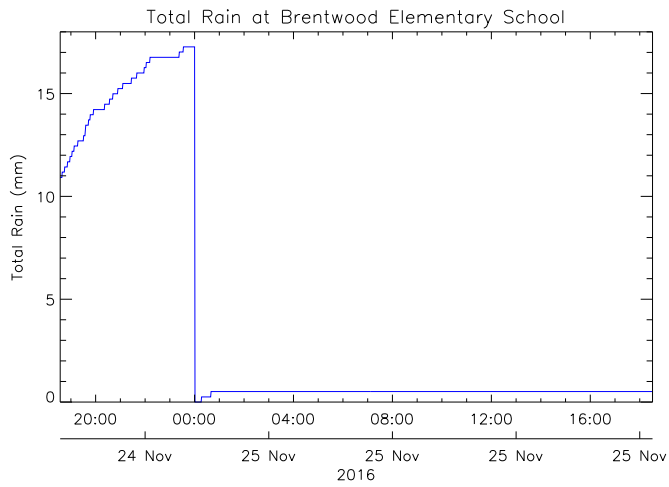

Brentwood Elementary School

November 25, 2016
www.victoriaweather.ca