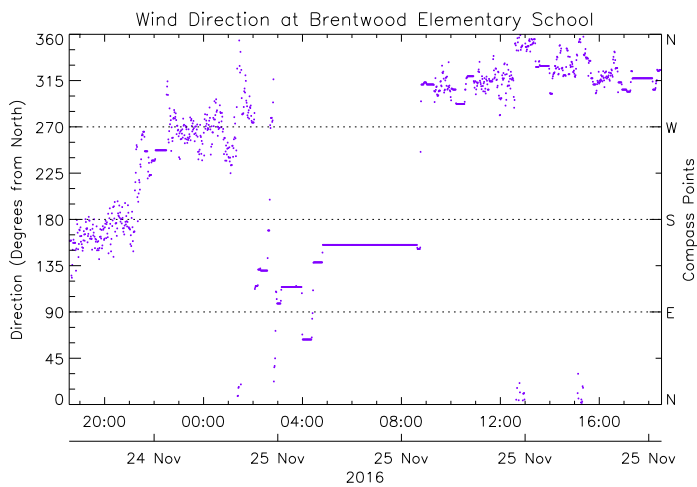

Brentwood Elementary School

November 25, 2016
www.victoriaweather.ca