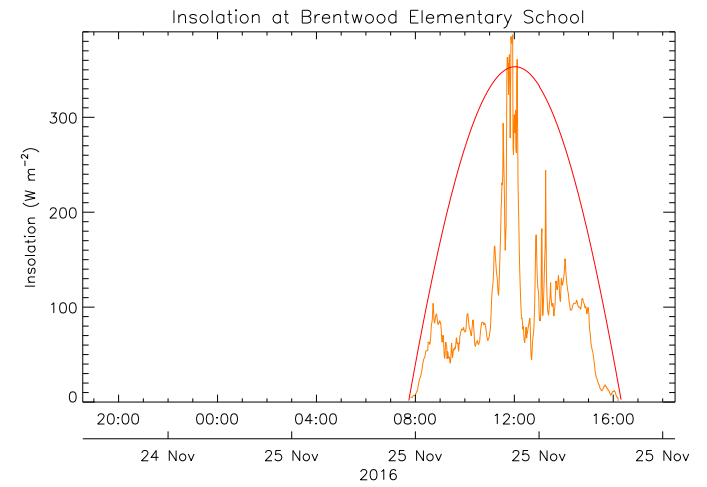

Brentwood Elementary School

November 25, 2016
www.victoriaweather.ca