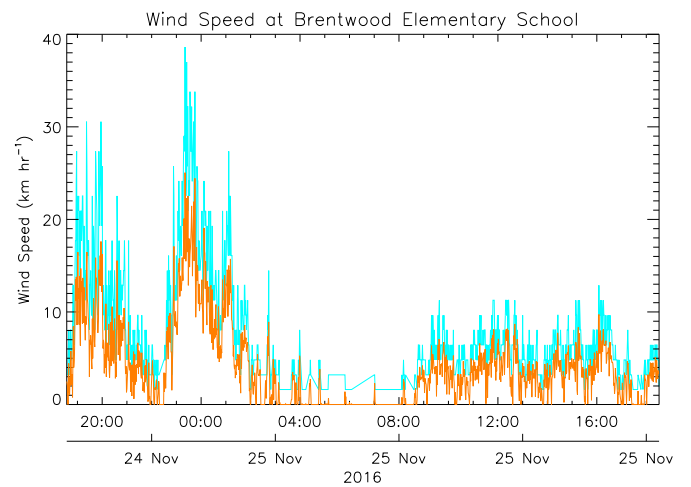

Brentwood Elementary School

November 25, 2016
www.victoriaweather.ca