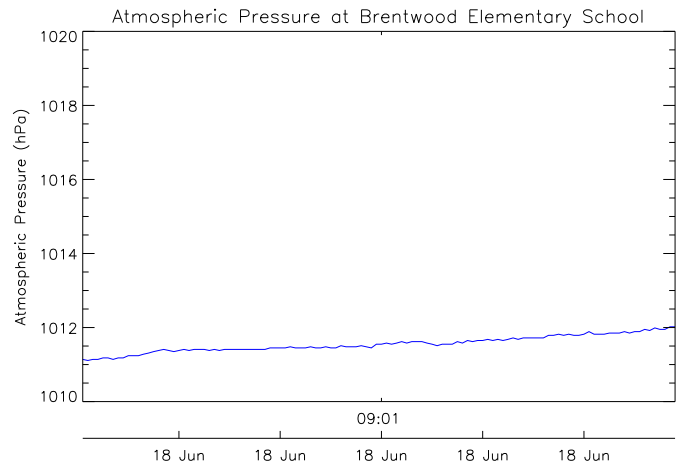

Brentwood Elementary School

November 25, 2016
www.victoriaweather.ca