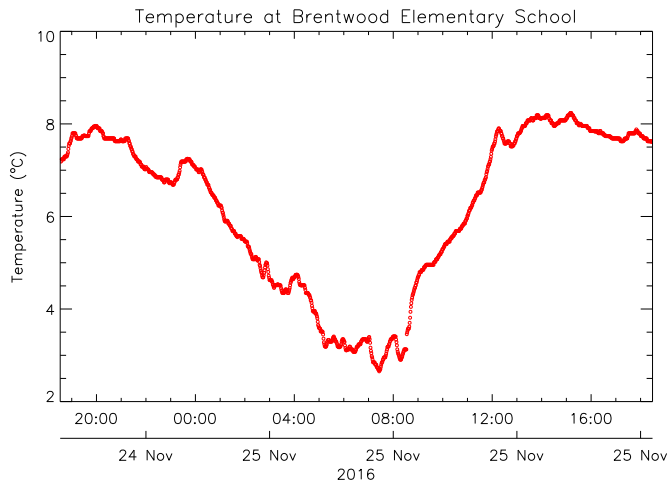

Brentwood Elementary School

November 25, 2016
www.victoriaweather.ca