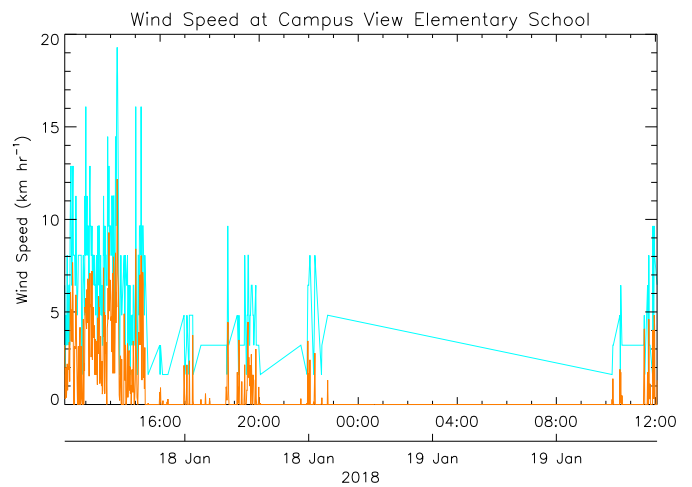

Campus View Elementary School

January 19, 2018
www.victoriaweather.ca