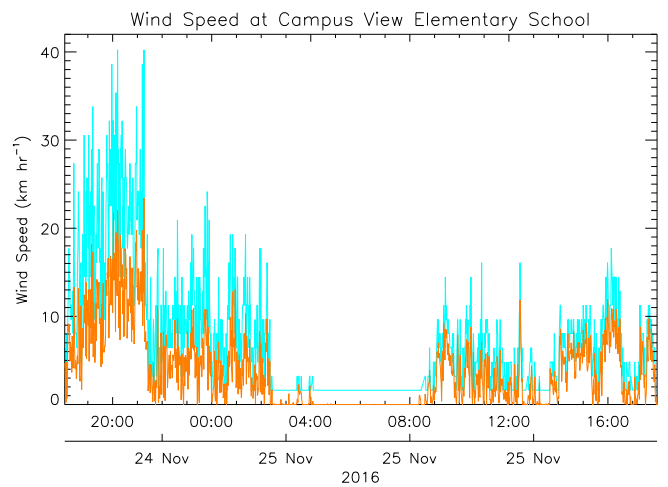

# Campus View Elementary School

November 25, 2016  
[www.victoriaweather.ca](http://www.victoriaweather.ca)