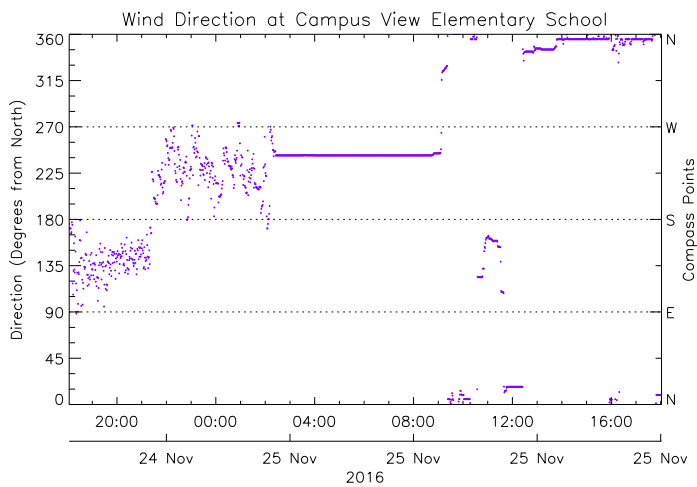

# Campus View Elementary School

November 25, 2016  
[www.victoriaweather.ca](http://www.victoriaweather.ca)