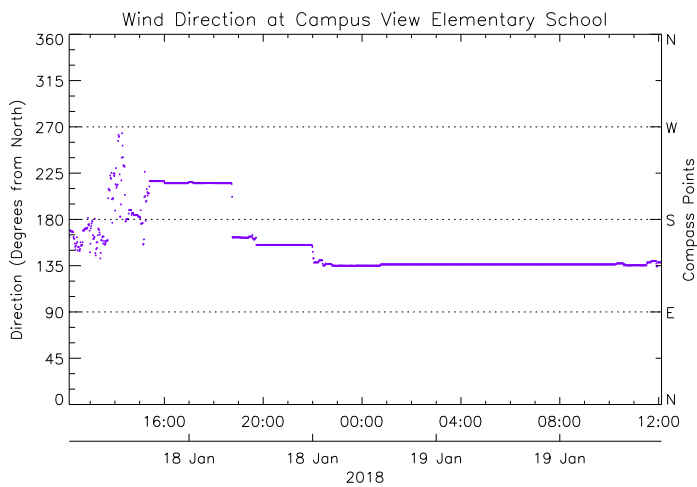

Campus View Elementary School

January 19, 2018
www.victoriaweather.ca