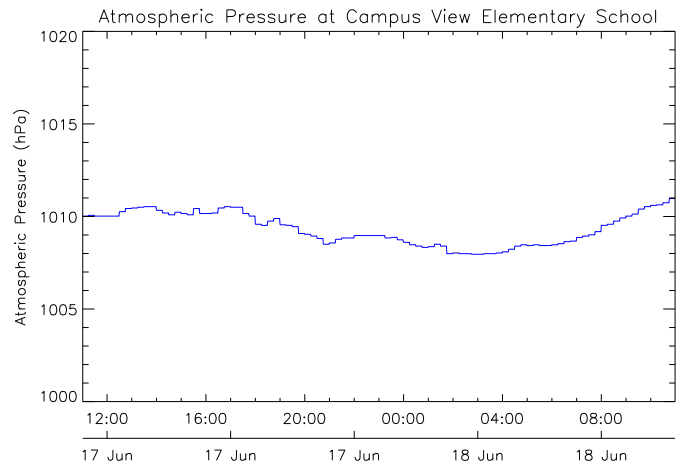

# Campus View Elementary School

November 25, 2016  
[www.victoriaweather.ca](http://www.victoriaweather.ca)