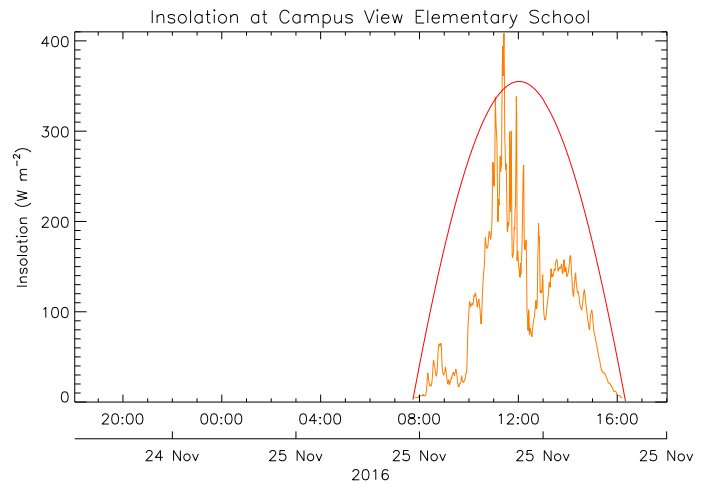

# Campus View Elementary School

November 25, 2016  
[www.victoriaweather.ca](http://www.victoriaweather.ca)