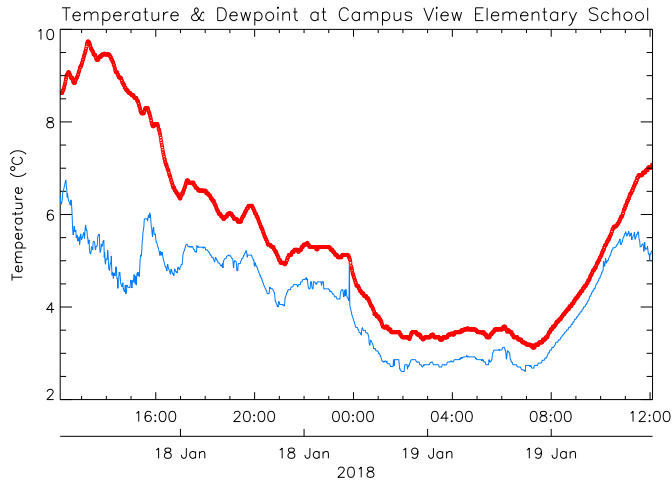

Campus View Elementary School

January 19, 2018
www.victoriaweather.ca