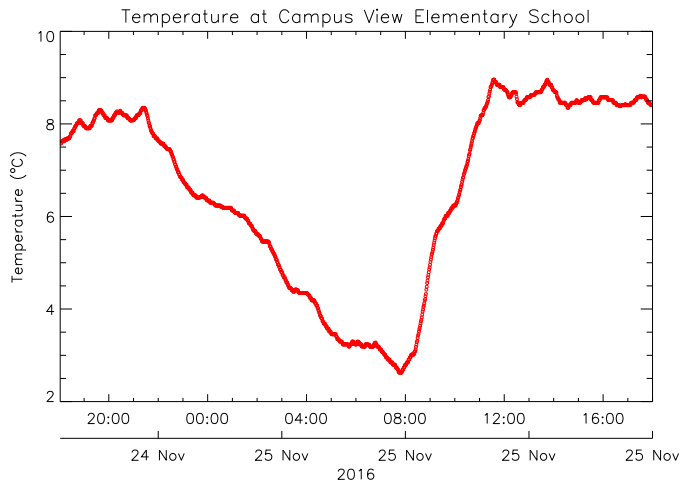

# Campus View Elementary School

November 25, 2016  
[www.victoriaweather.ca](http://www.victoriaweather.ca)