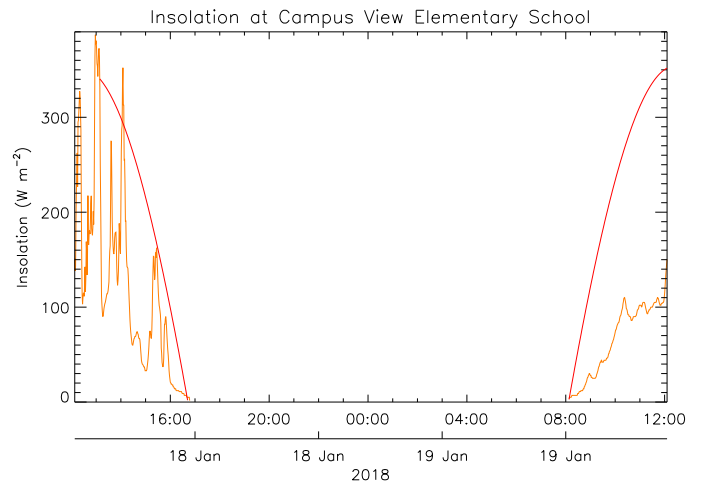

Campus View Elementary School

January 19, 2018
www.victoriaweather.ca