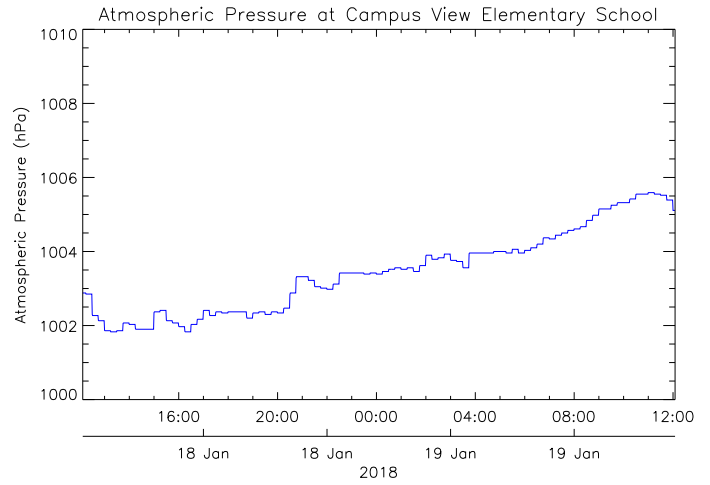

Campus View Elementary School

January 19, 2018
www.victoriaweather.ca