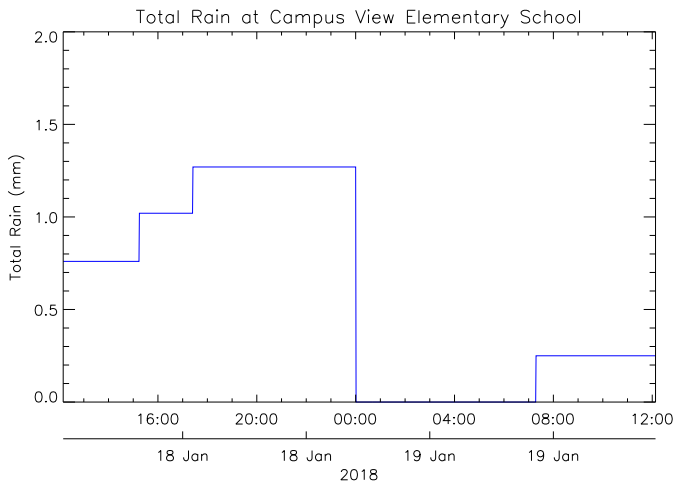

Campus View Elementary School

January 19, 2018
www.victoriaweather.ca