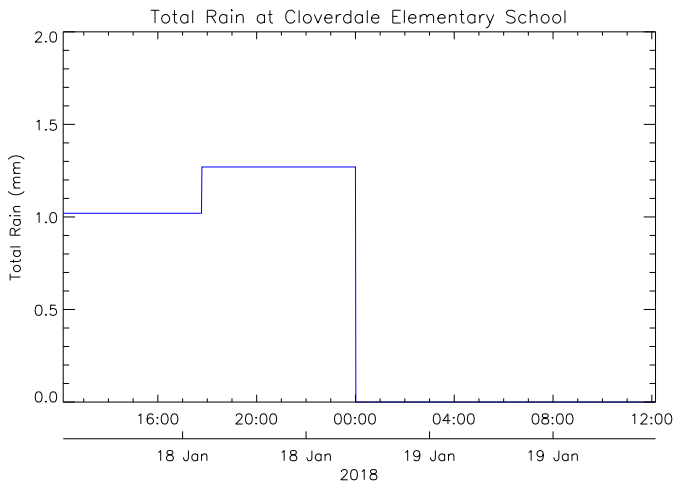

Cloverdale Elementary School

January 19, 2018
www.victoriaweather.ca