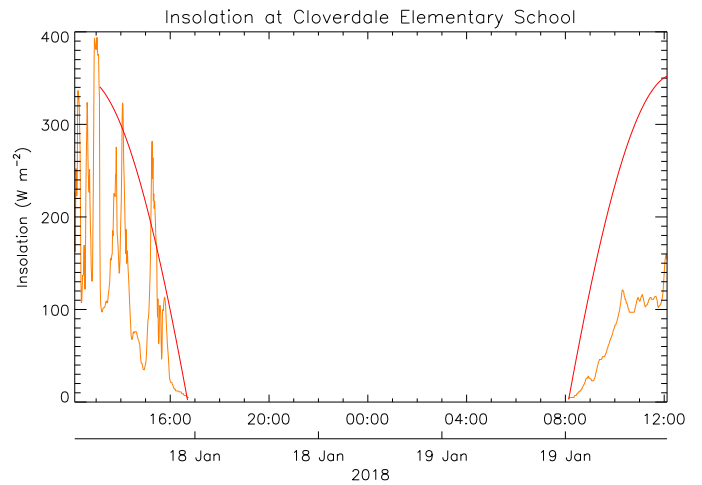

Cloverdale Elementary School

January 19, 2018
www.victoriaweather.ca