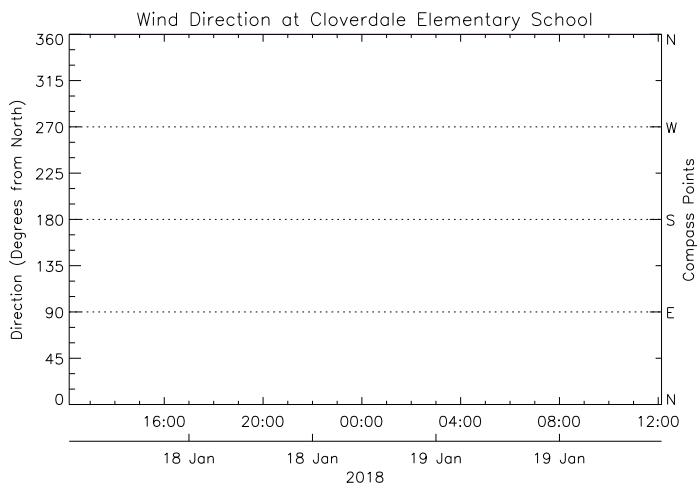

Cloverdale Elementary School

January 19, 2018
www.victoriaweather.ca