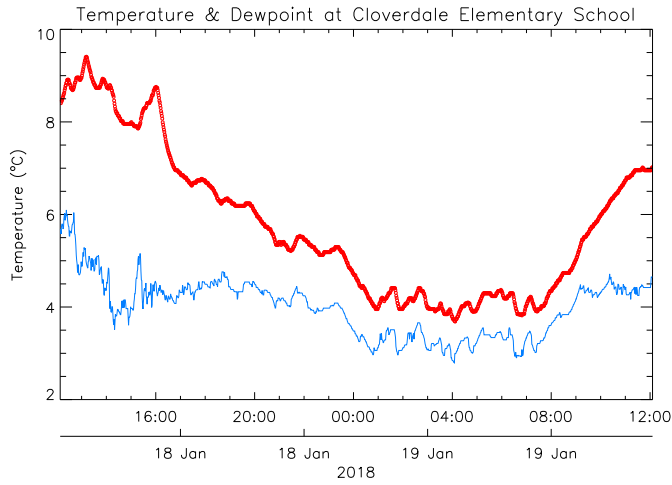

Cloverdale Elementary School

January 19, 2018
www.victoriaweather.ca