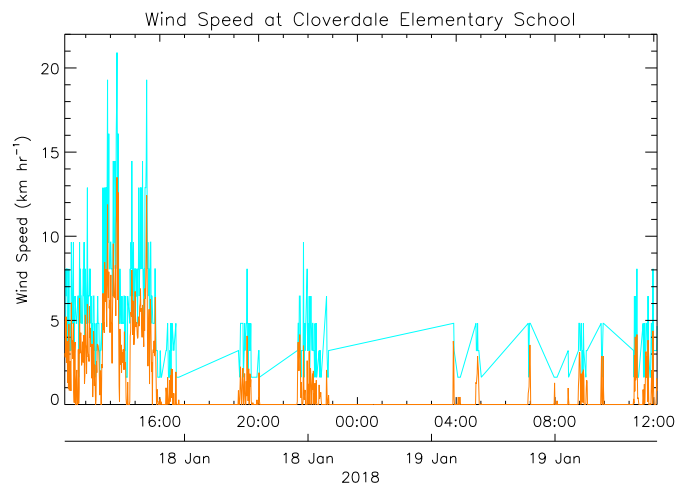

Cloverdale Elementary School

January 19, 2018
www.victoriaweather.ca