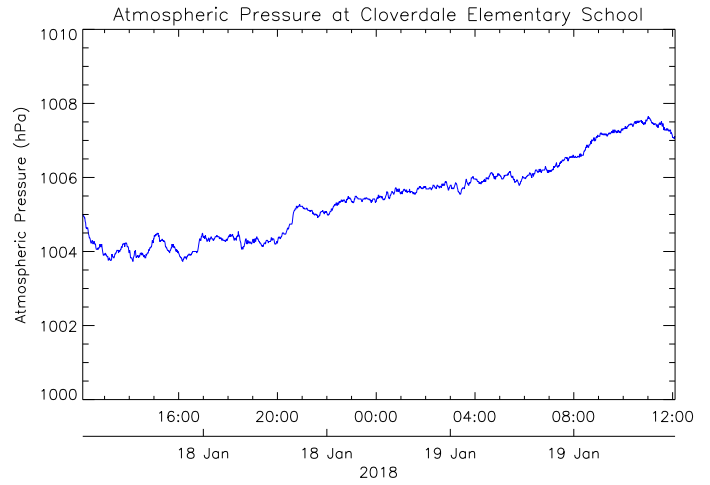

Cloverdale Elementary School

January 19, 2018
www.victoriaweather.ca