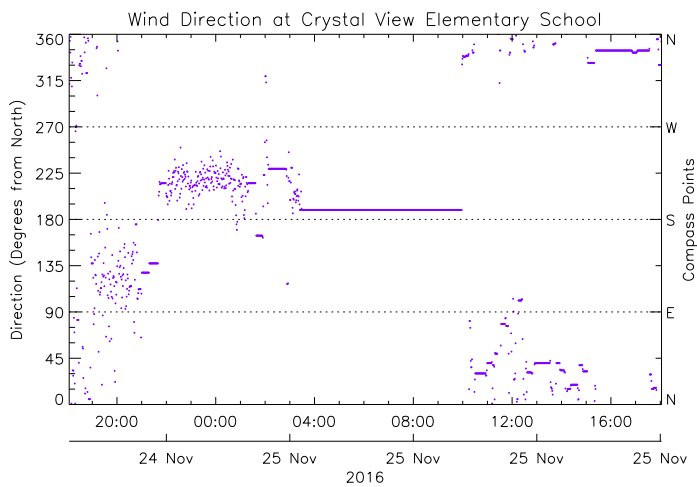

# Crystal View Elementary School

November 25, 2016  
[www.victoriaweather.ca](http://www.victoriaweather.ca)