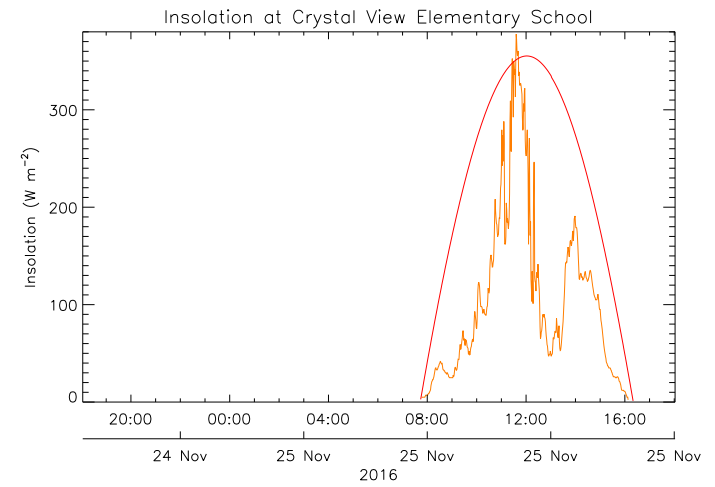

# Crystal View Elementary School

November 25, 2016  
[www.victoriaweather.ca](http://www.victoriaweather.ca)