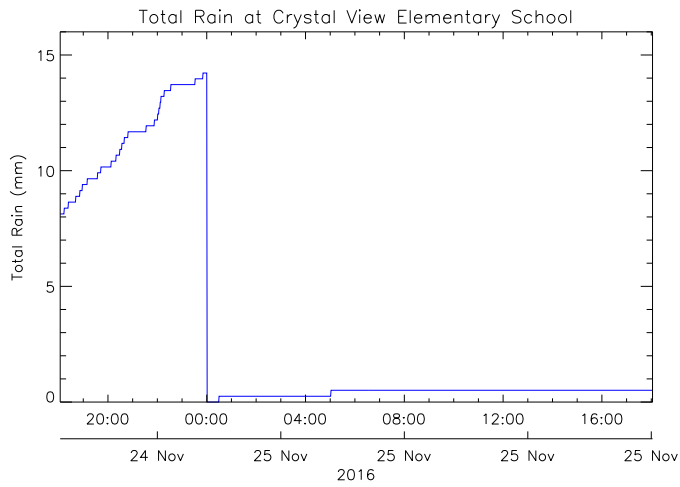

# Crystal View Elementary School

November 25, 2016  
[www.victoriaweather.ca](http://www.victoriaweather.ca)