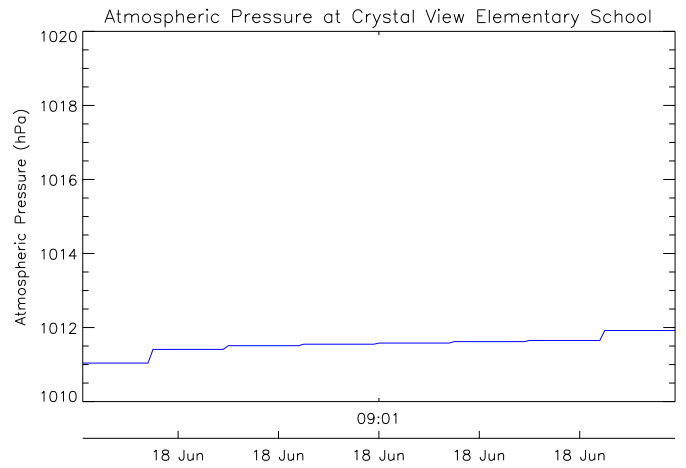

# Crystal View Elementary School

November 25, 2016  
[www.victoriaweather.ca](http://www.victoriaweather.ca)