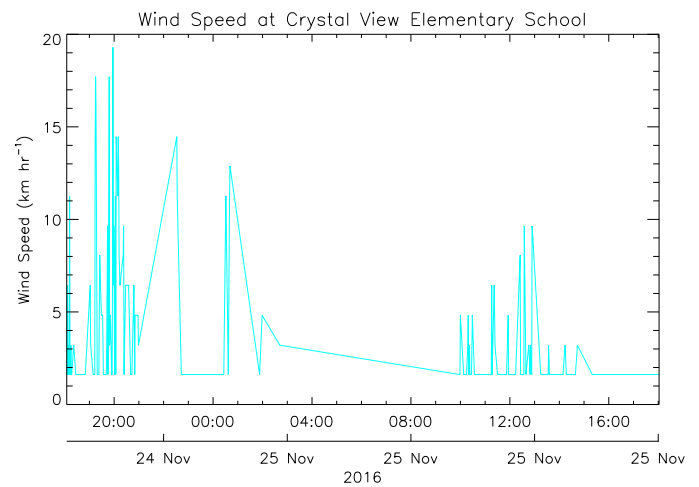

# Crystal View Elementary School

November 25, 2016  
[www.victoriaweather.ca](http://www.victoriaweather.ca)