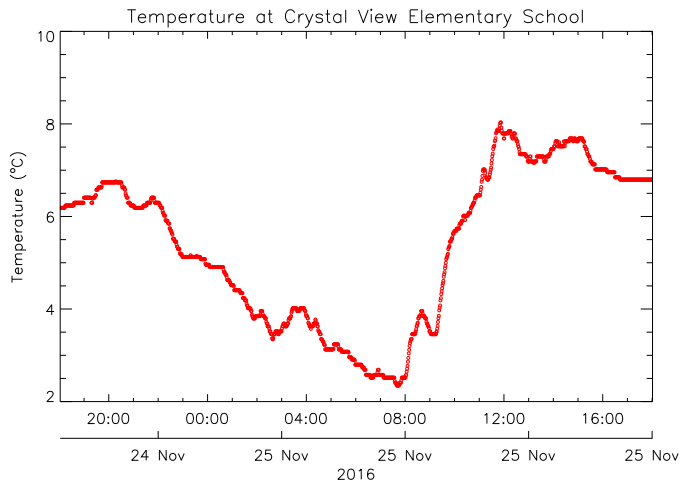

# Crystal View Elementary School

November 25, 2016  
[www.victoriaweather.ca](http://www.victoriaweather.ca)