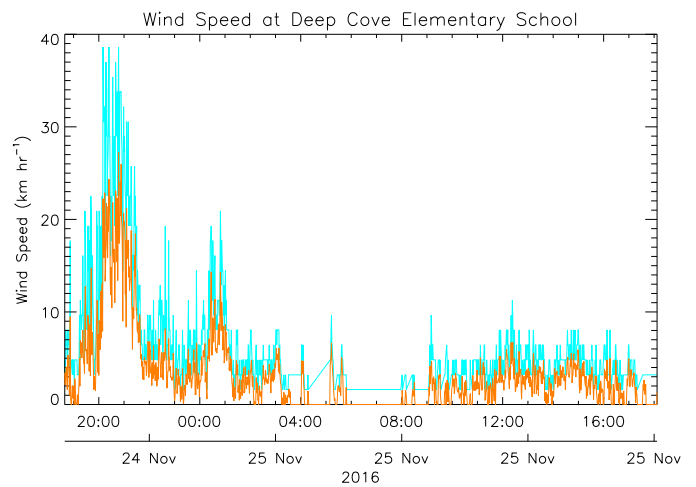

Deep Cove Elementary School

November 25, 2016
www.victoriaweather.ca