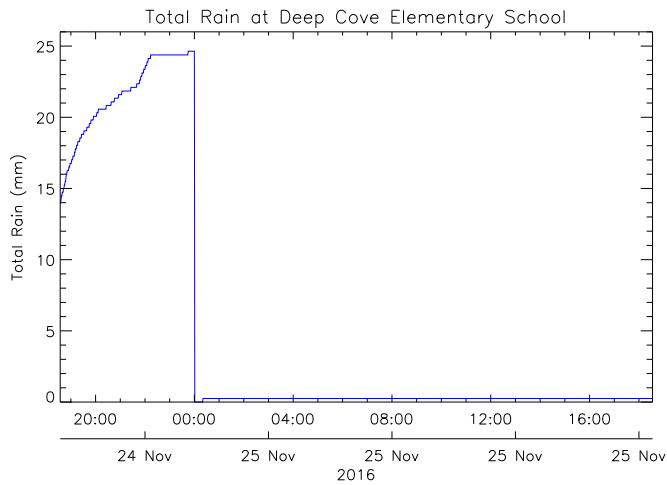

Deep Cove Elementary School

November 25, 2016
www.victoriaweather.ca