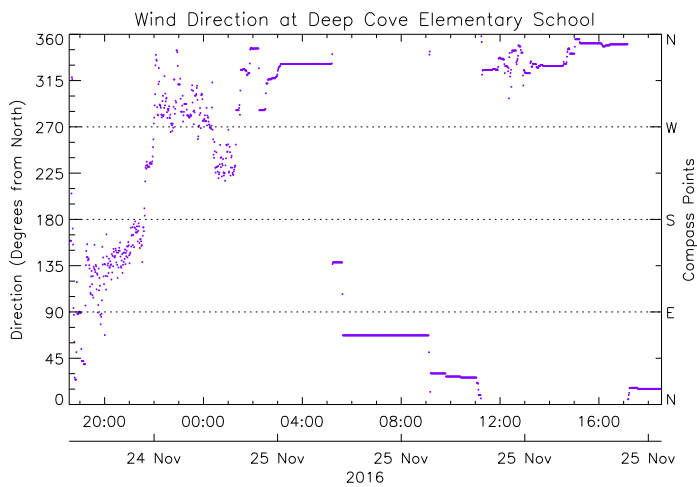

Deep Cove Elementary School

November 25, 2016
www.victoriaweather.ca