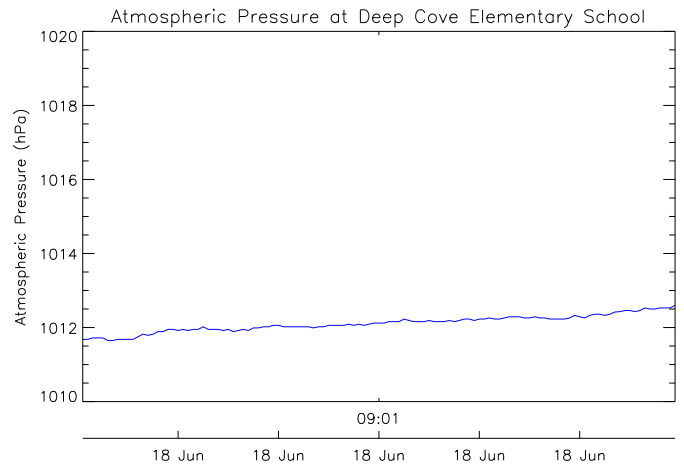

Deep Cove Elementary School

November 25, 2016
www.victoriaweather.ca