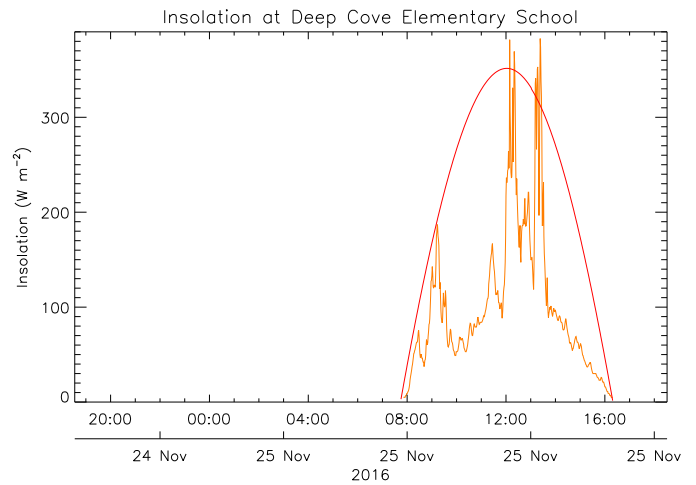

Deep Cove Elementary School

November 25, 2016
www.victoriaweather.ca