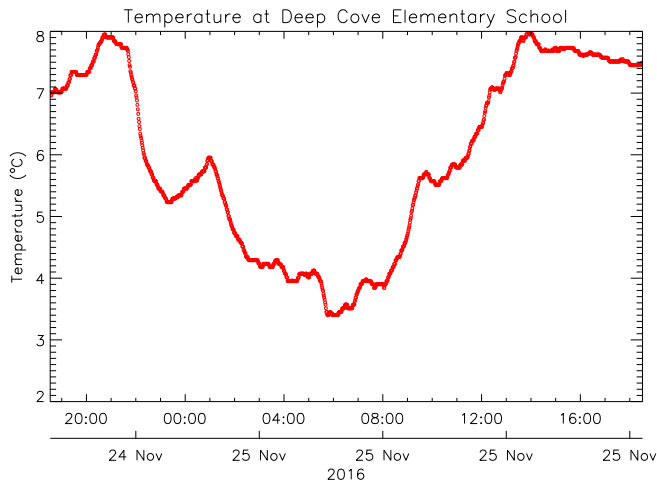

Deep Cove Elementary School

November 25, 2016
www.victoriaweather.ca