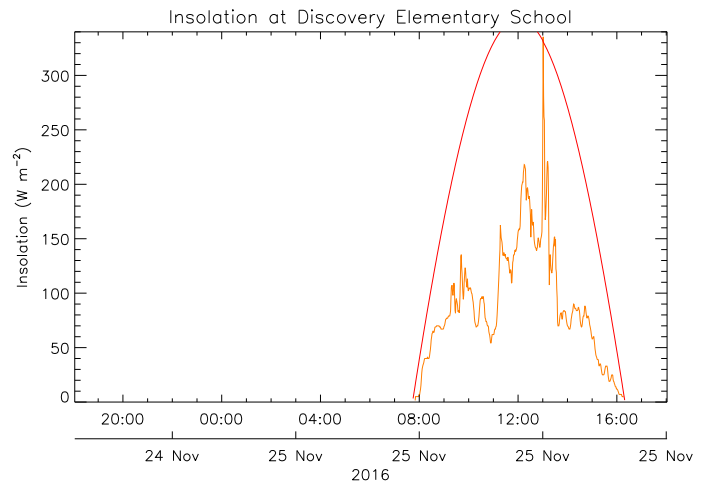

Discovery Elementary School

November 25, 2016
www.victoriaweather.ca