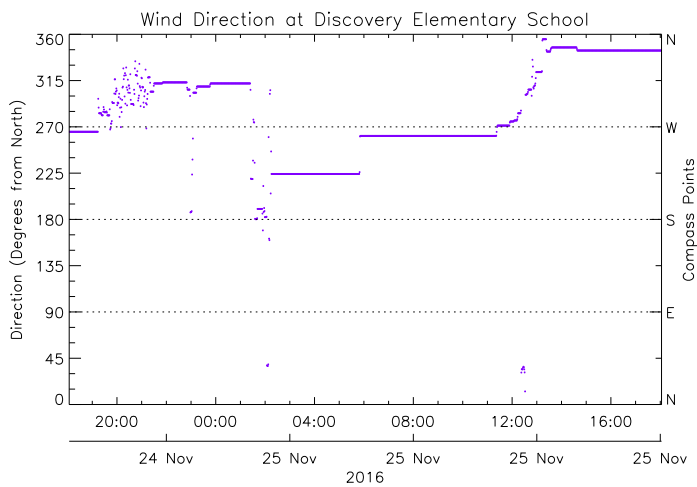

Discovery Elementary School

November 25, 2016
www.victoriaweather.ca