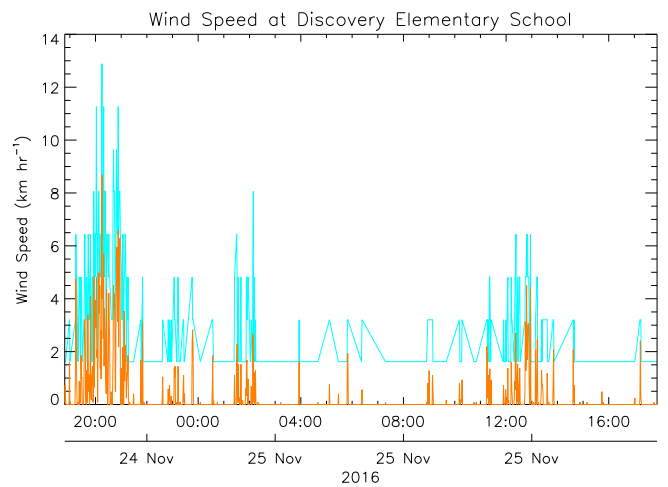

Discovery Elementary School

November 25, 2016
www.victoriaweather.ca