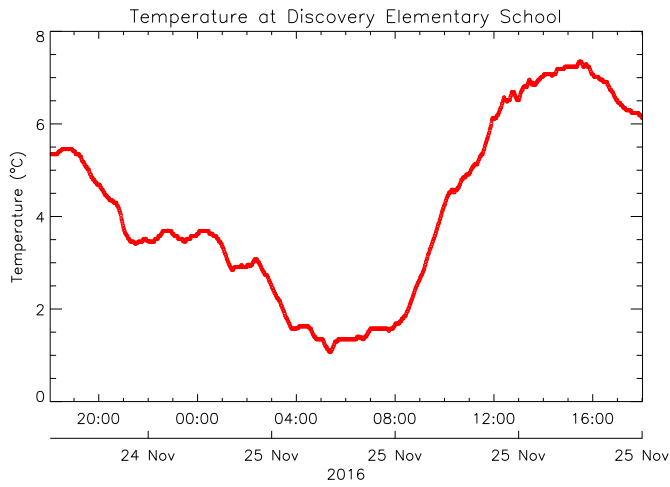

Discovery Elementary School

November 25, 2016
www.victoriaweather.ca