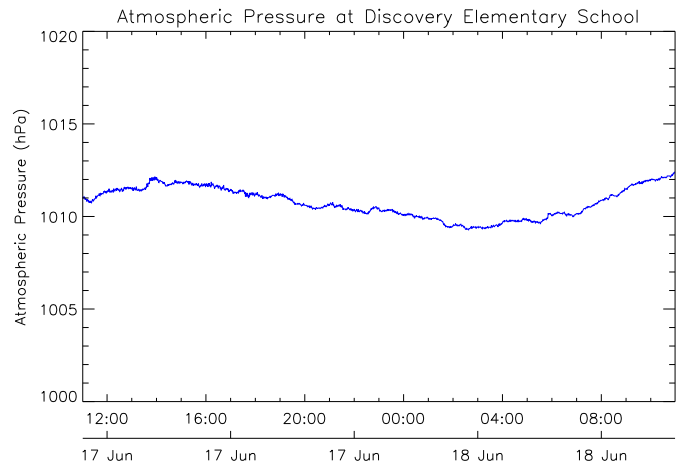

Discovery Elementary School

November 25, 2016
www.victoriaweather.ca