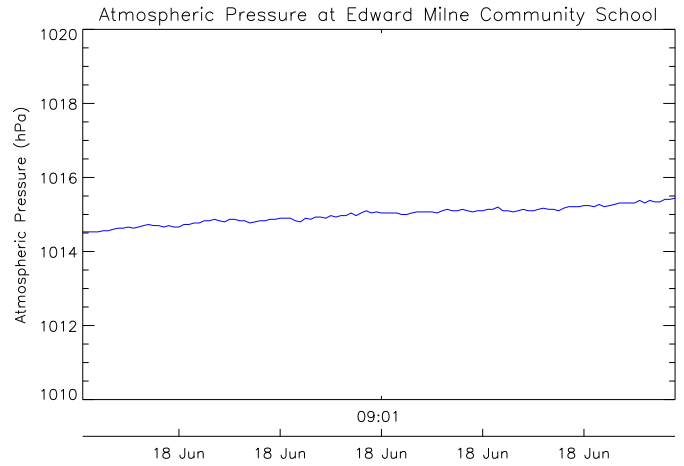

# Edward Milne Community School

November 25, 2016  
[www.victoriaweather.ca](http://www.victoriaweather.ca)