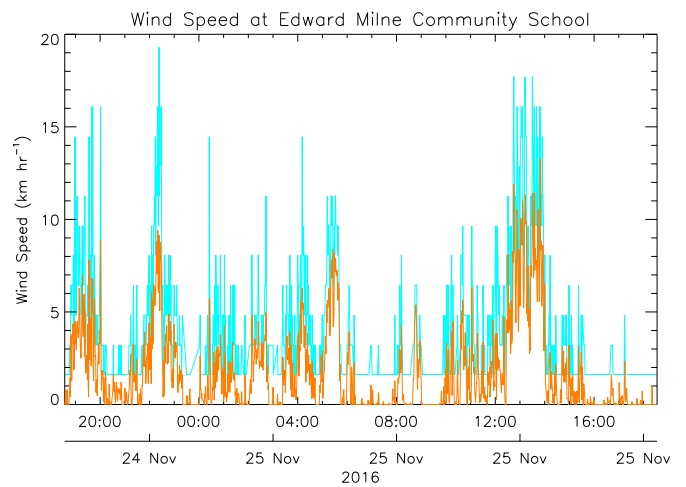

# Edward Milne Community School

November 25, 2016  
[www.victoriaweather.ca](http://www.victoriaweather.ca)