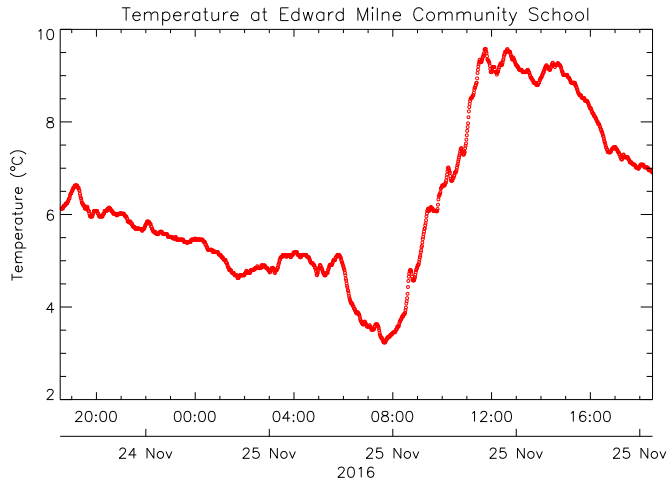

# Edward Milne Community School

November 25, 2016  
[www.victoriaweather.ca](http://www.victoriaweather.ca)