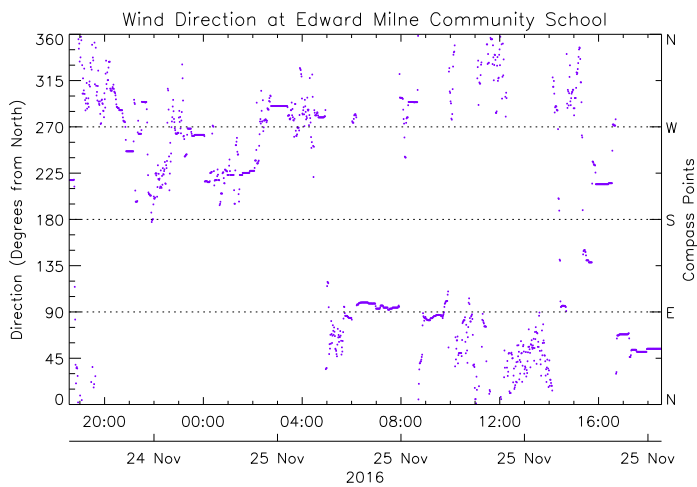

# Edward Milne Community School

November 25, 2016  
[www.victoriaweather.ca](http://www.victoriaweather.ca)