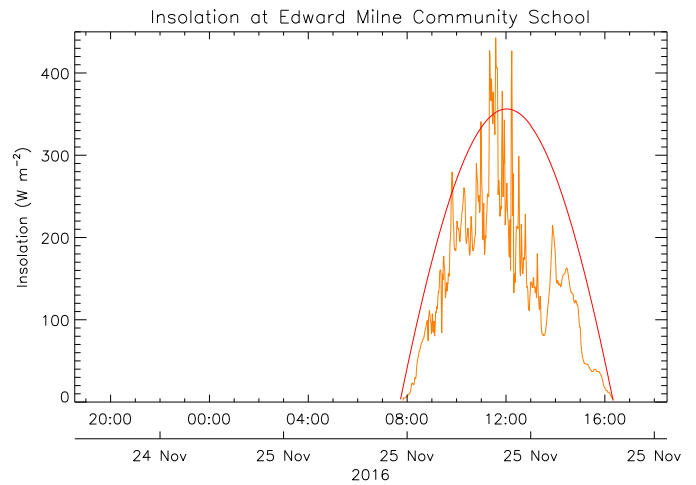

# Edward Milne Community School

November 25, 2016  
[www.victoriaweather.ca](http://www.victoriaweather.ca)