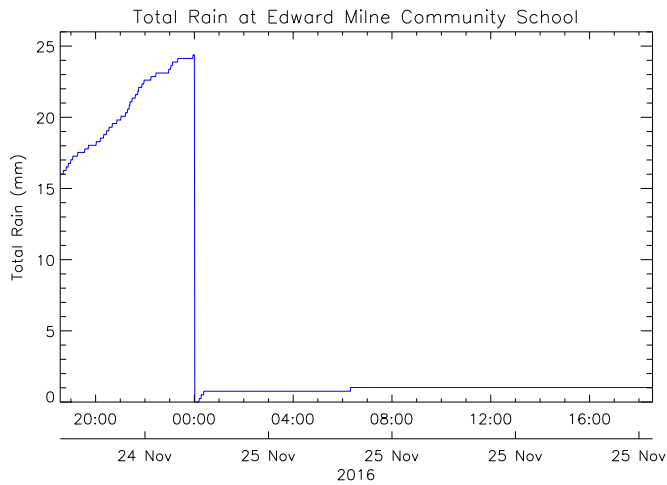

# Edward Milne Community School

November 25, 2016  
[www.victoriaweather.ca](http://www.victoriaweather.ca)