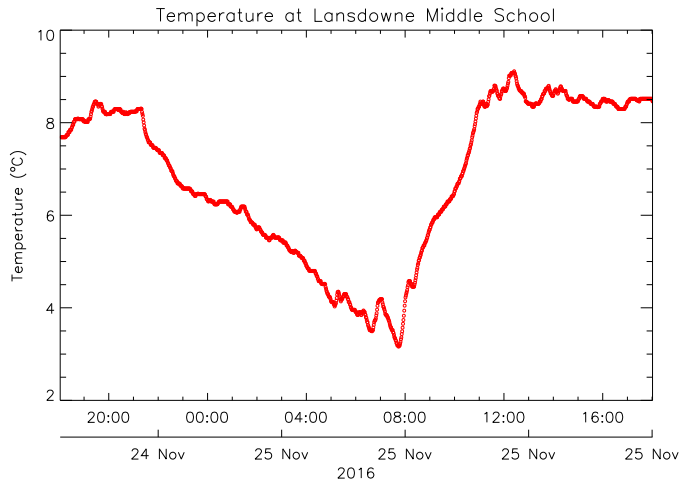

Lansdowne Middle School

November 25, 2016
www.victoriaweather.ca