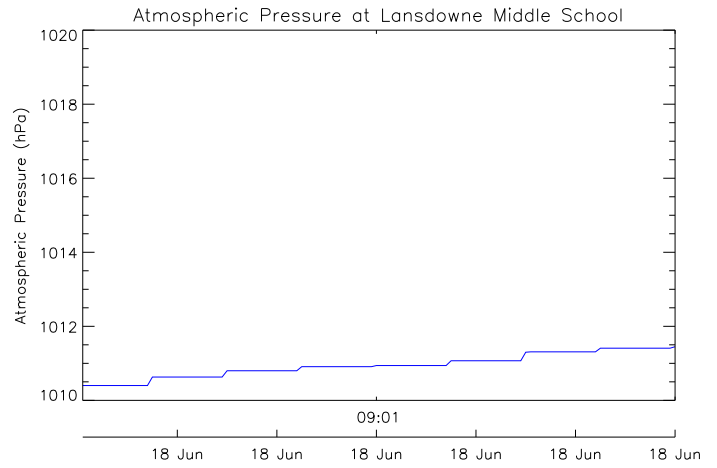

Lansdowne Middle School

November 25, 2016
www.victoriaweather.ca