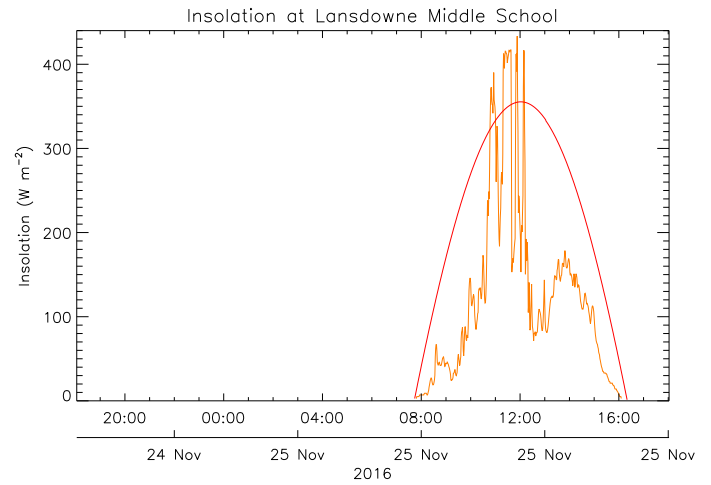

Lansdowne Middle School

November 25, 2016
www.victoriaweather.ca