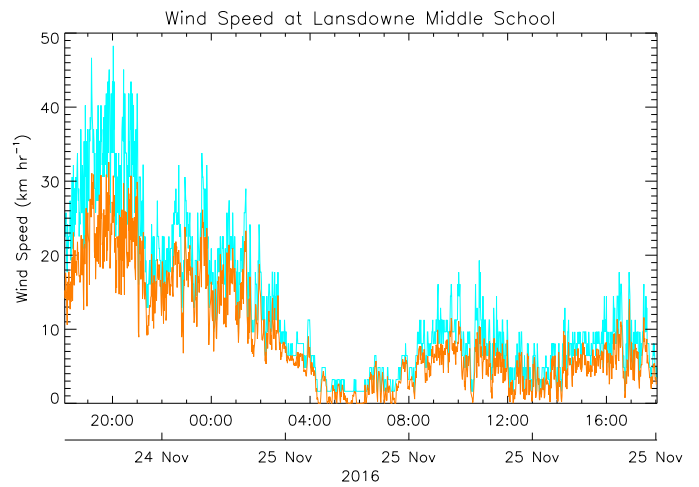

Lansdowne Middle School

November 25, 2016
www.victoriaweather.ca