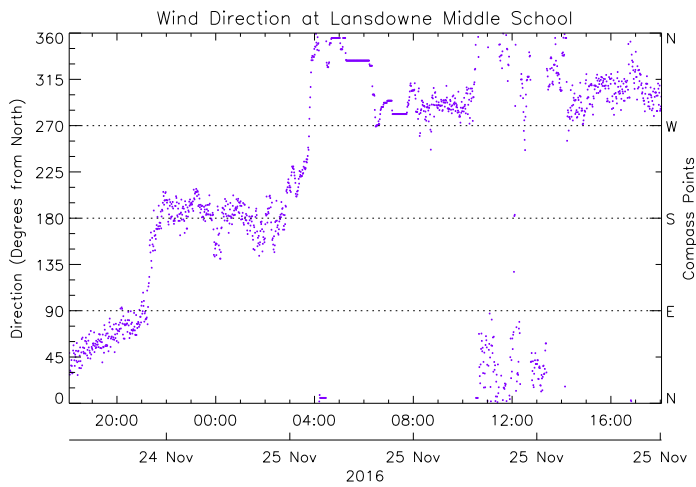

Lansdowne Middle School

November 25, 2016
www.victoriaweather.ca