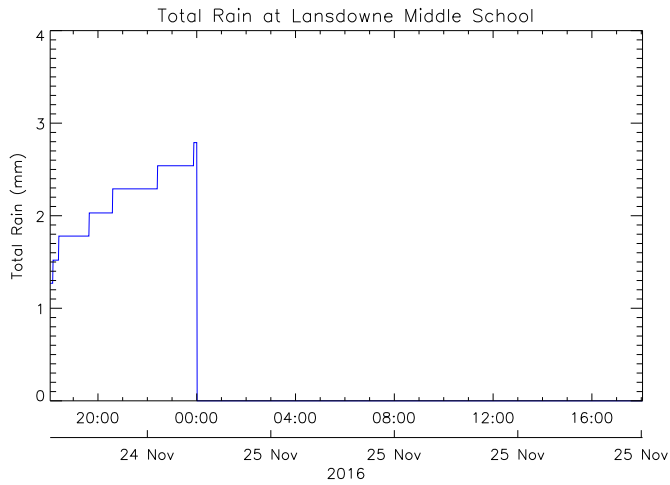

Lansdowne Middle School

November 25, 2016
www.victoriaweather.ca