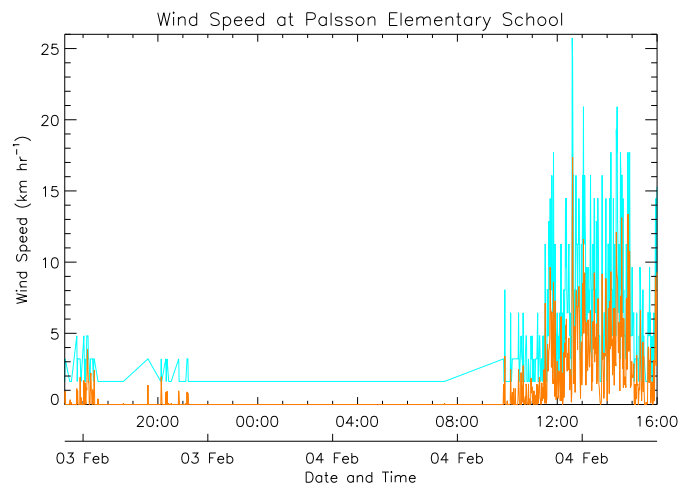

# Palsson Elementary School

February 4, 2012  
[www.victoriaweather.ca](http://www.victoriaweather.ca)