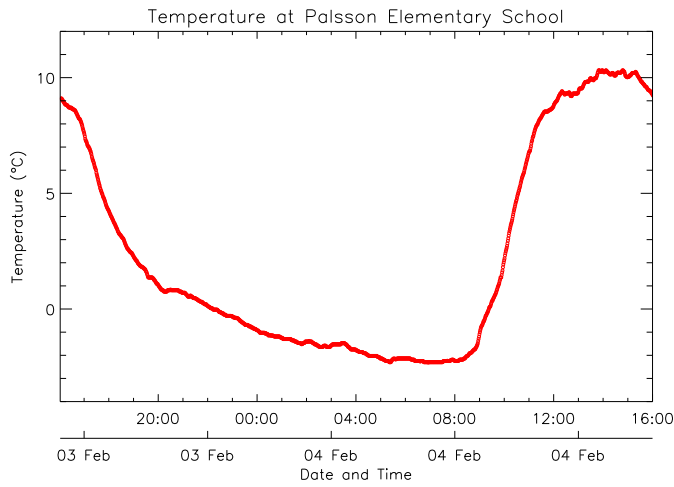

# Palsson Elementary School

February 4, 2012  
[www.victoriaweather.ca](http://www.victoriaweather.ca)