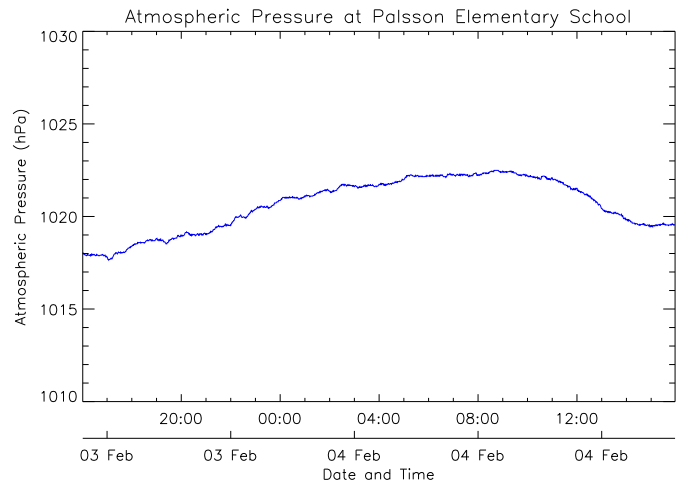

# Palsson Elementary School

February 4, 2012  
[www.victoriaweather.ca](http://www.victoriaweather.ca)