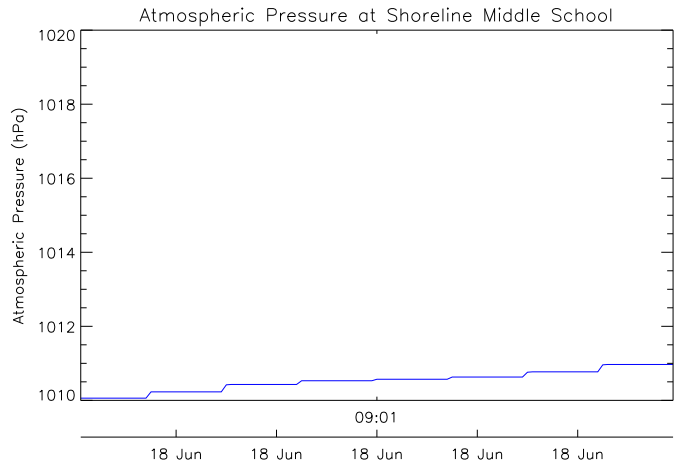

Shoreline Middle School

November 25, 2016
www.victoriaweather.ca