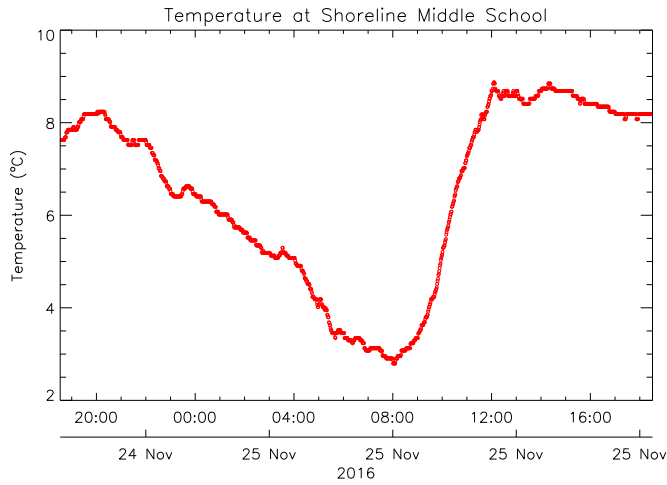

Shoreline Middle School

November 25, 2016
www.victoriaweather.ca