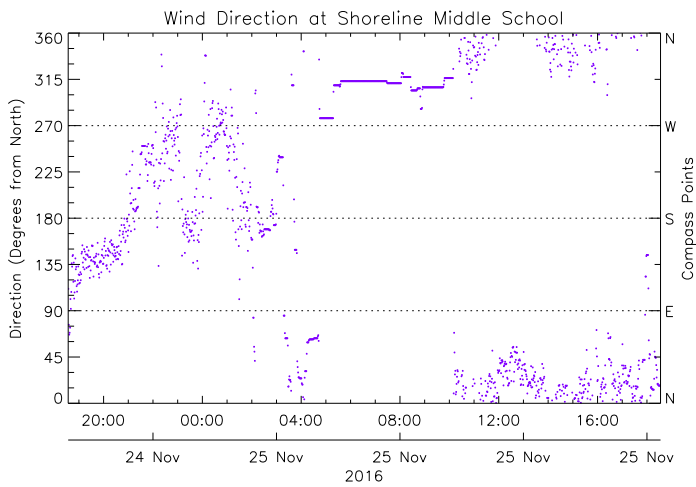

Shoreline Middle School

November 25, 2016
www.victoriaweather.ca