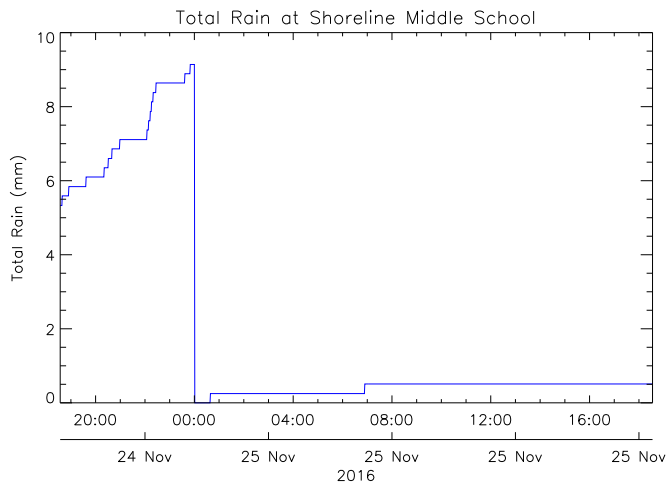

Shoreline Middle School

November 25, 2016
www.victoriaweather.ca