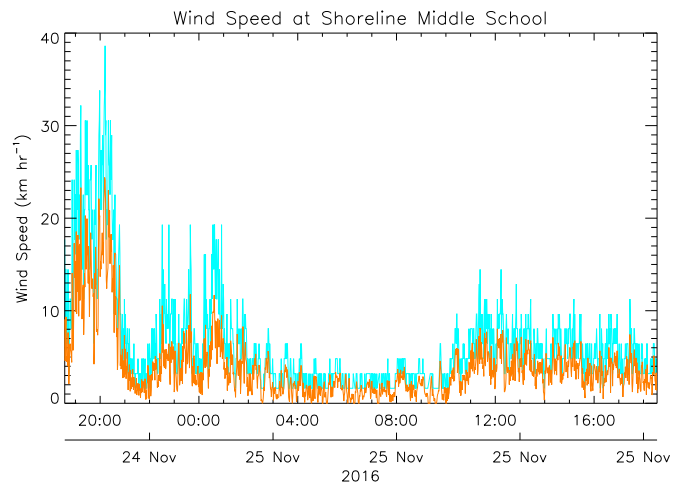

Shoreline Middle School

November 25, 2016
www.victoriaweather.ca