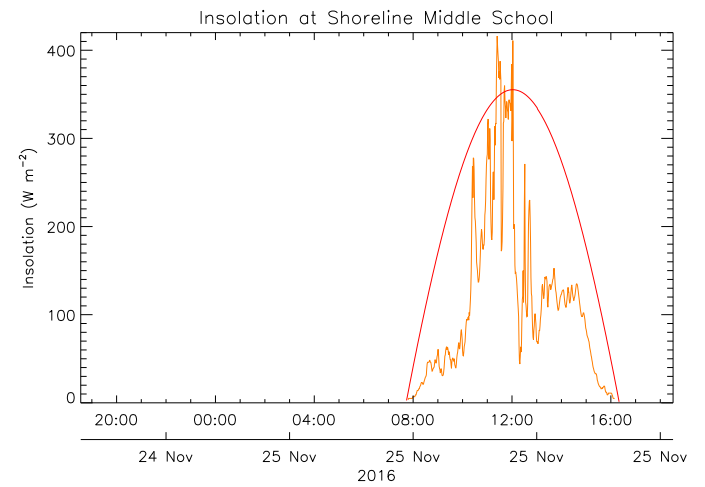

Shoreline Middle School

November 25, 2016
www.victoriaweather.ca