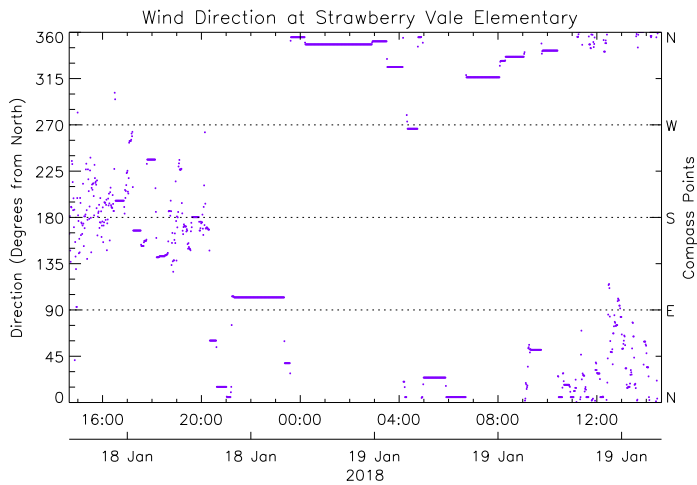

# Strawberry Vale Elementary School

January 19, 2018  
[www.victoriaweather.ca](http://www.victoriaweather.ca)