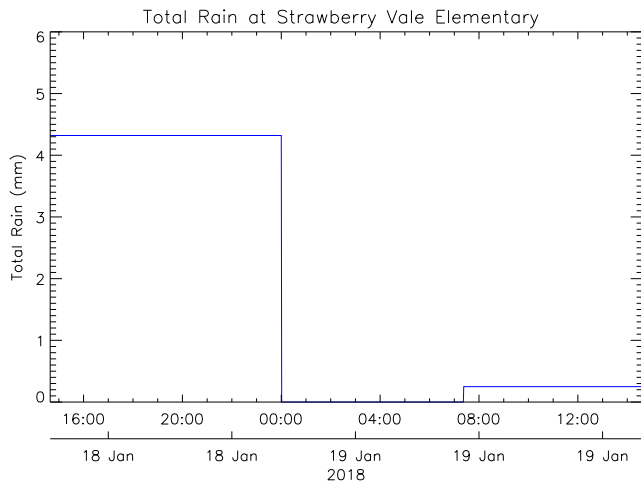

# Strawberry Vale Elementary School

January 19, 2018  
[www.victoriaweather.ca](http://www.victoriaweather.ca)