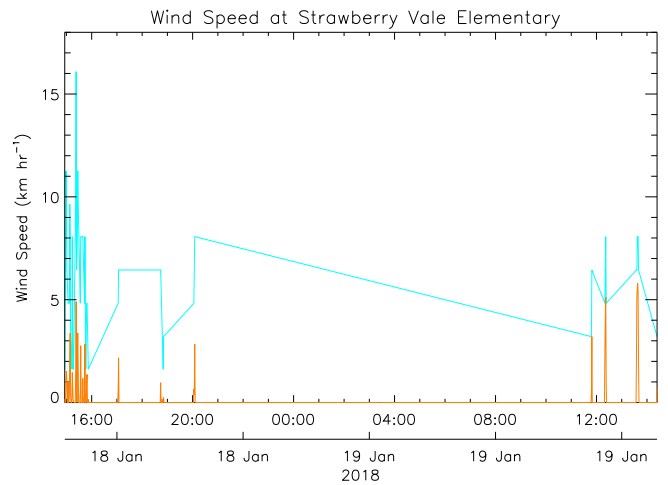

# Strawberry Vale Elementary School

January 19, 2018  
[www.victoriaweather.ca](http://www.victoriaweather.ca)