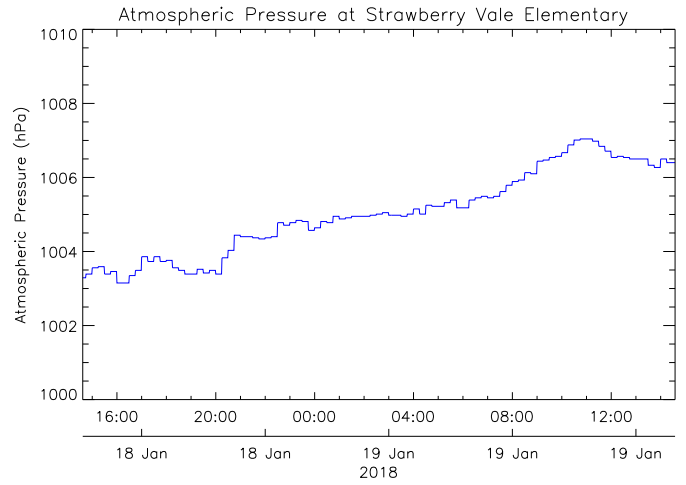

# Strawberry Vale Elementary School

January 19, 2018  
[www.victoriaweather.ca](http://www.victoriaweather.ca)