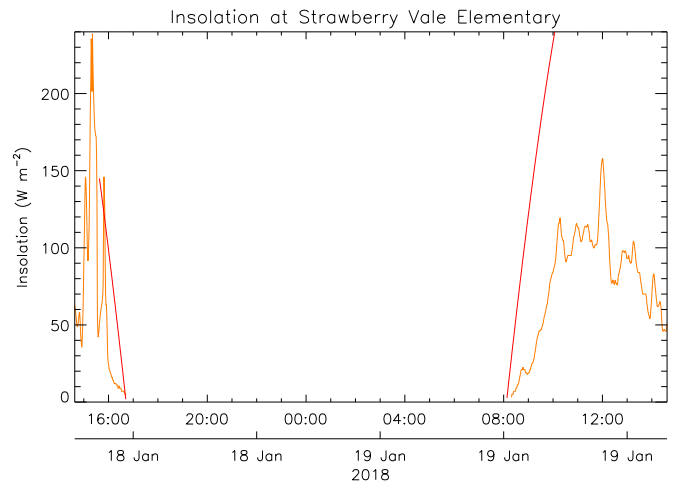

# Strawberry Vale Elementary School

January 19, 2018  
[www.victoriaweather.ca](http://www.victoriaweather.ca)