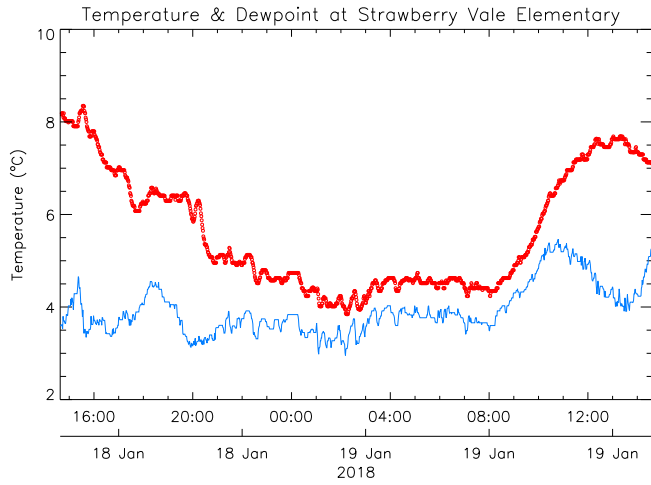

# Strawberry Vale Elementary School

January 19, 2018  
[www.victoriaweather.ca](http://www.victoriaweather.ca)